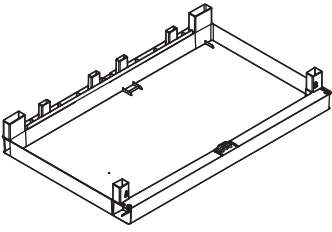

# BIOS MEGA

**Art. 306** cm 89x54x190h | in 35x21x75h

**A**

PZ / PCS 2

**B**

PZ / PCS 4

**C**

PZ / PCS 4