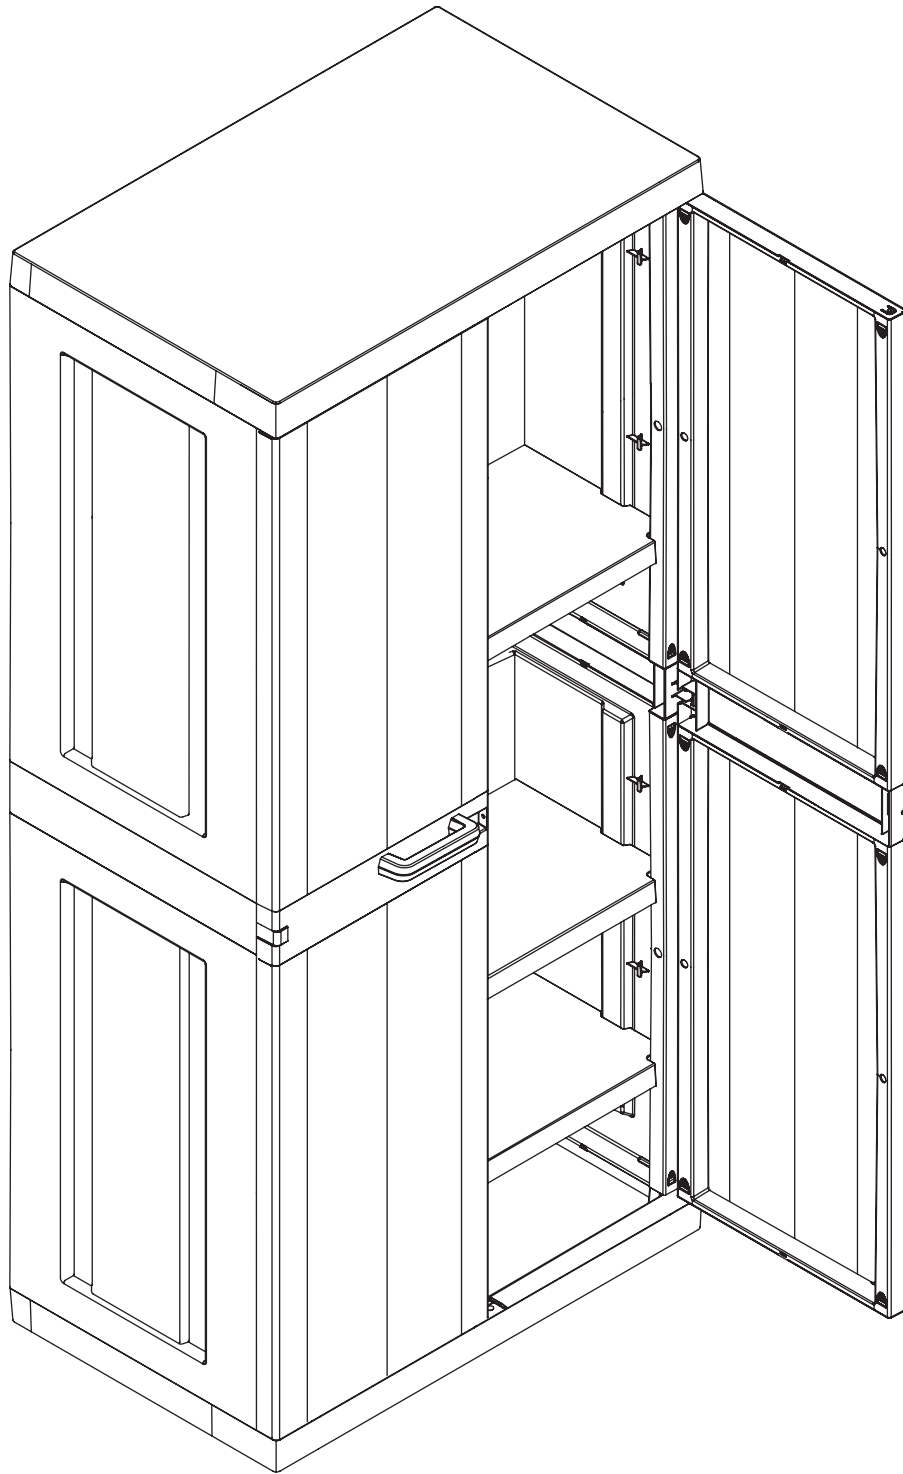

# BIOS MEGA

**Art. 306** cm 89x54x190h | in 35x21x75h

**A**

PZ / PCS 2

**B**

PZ / PCS 4

**C**

PZ / PCS 4